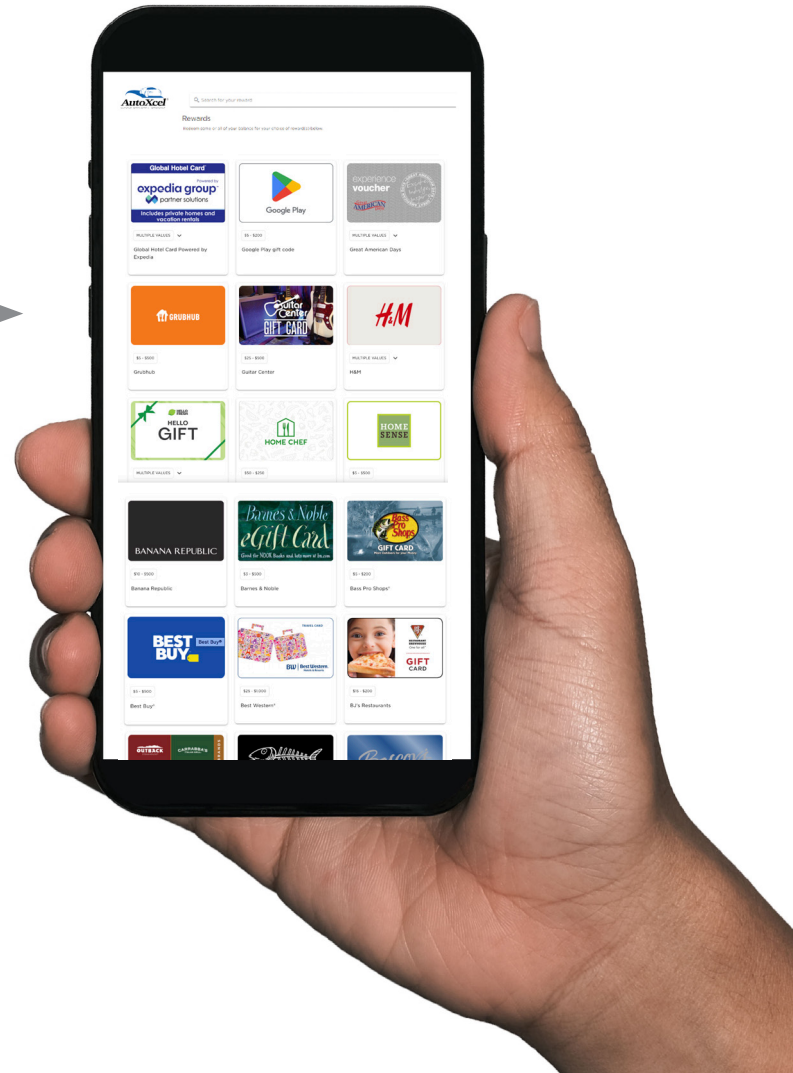

\$00.00

REDEMPTION LINK

[HTTPS://WWW.REWARDLINK.IO/R/1/CATALOG-PREVIEW](https://www.rewardlink.io/r/1/catalog-preview)

DOES NOT EXPIRE

HAPPY SPENDING FROM YOUR AUTOXCEL TEAM!

AutoXcel[®]

RECEIVE YOUR
REWARD AND CLICK