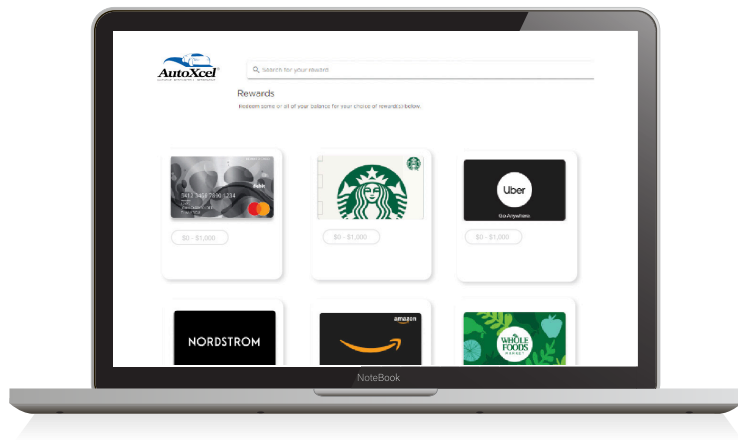

VISA

AutoXcel[®]

REWARD LINK FEATURES

NO WAITING
REWARDS SENT VIA
EMAIL

TRACK YOUR
REWARD PERFORMANCE

INSTANT ACCESS
TO YOUR
REWARDS

Choose from 100+ gift cards!

Balance does not expire!

- Remember why you've earned rewards and who you've received them from.
- Rewards delivered instantly by email.
- No expiration, or fees.

Works great on all devices!

MOBILE | TABLET | DESKTOP

AutoXcel[®]

OUR REWARD CATALOG

EXPLORE
CLICK HERE ▼

www.yourtangorewards

POWERED BY
TANGO™

Administered by
AutoXcel Corporation autoxcel.net

Thank you!

Thank you for continuing to choose AutoXcel as your Innovative F&I Provider! Enclosed is a gift from us to you to show our appreciation.